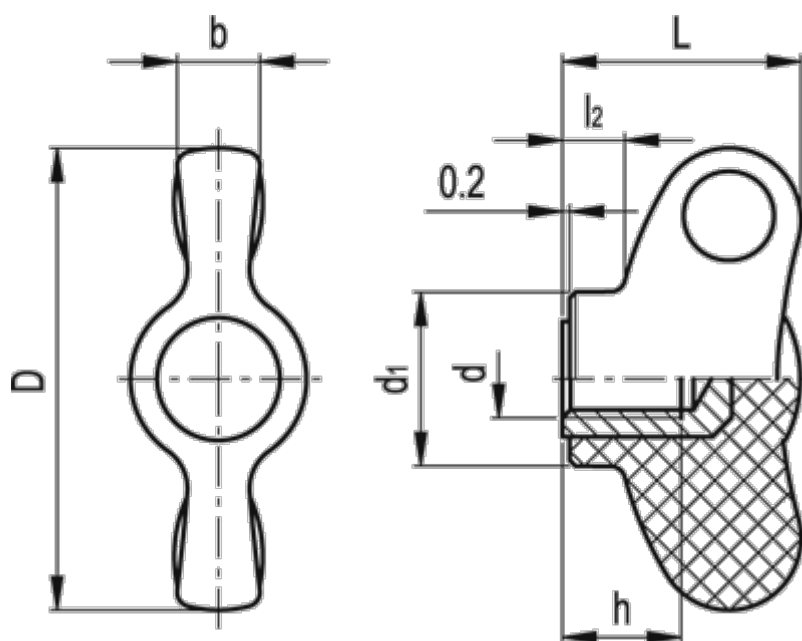

Article number: 2302008652
Description: E+G Wing nut
CWN.40 B-M8

Measures

b	= 6.5
D	= 40
d1	= 13.5
d 6H	= M8
h	= 13
L	= 21.0
l2	= 4.5
Weight (g)	= 11